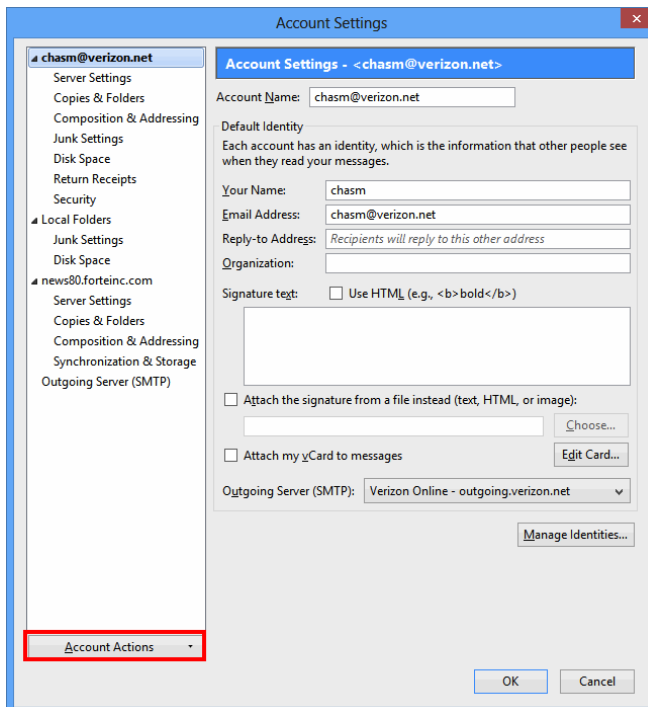

## Setting up Thunderbird

## Thunderbird

Open Thunderbird.

To add a new account, click the  button in the top right corner of the application. In the menu that appears, select “**Options**” then “**Account Settings**”.

Next select the “**Account Actions**” menu.