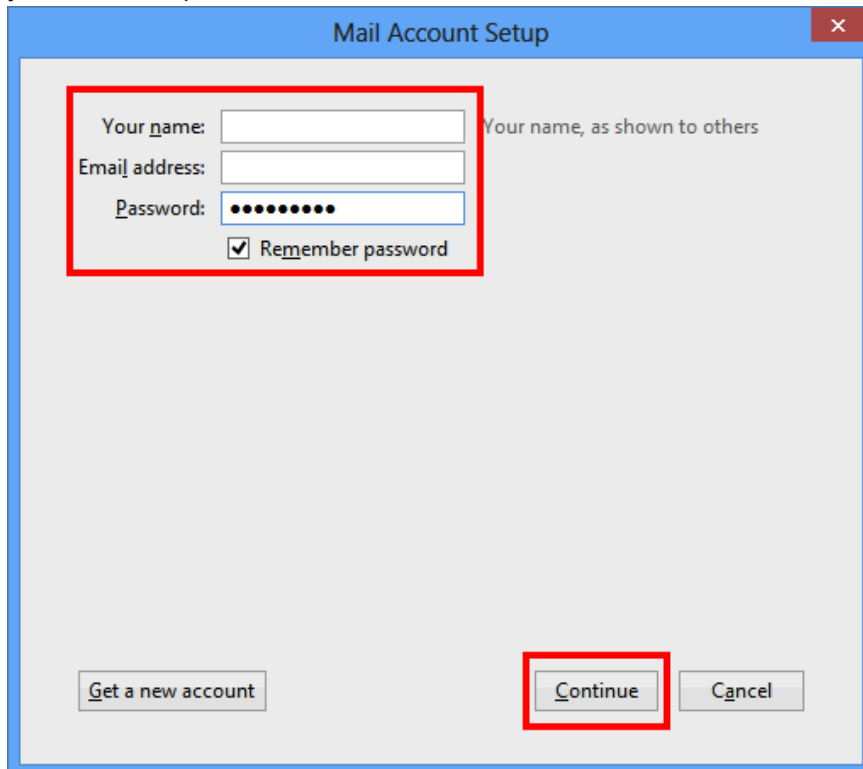

## Thunderbird

Open Thunderbird.

To add a new account, click the  button in the top right corner of the application. In the menu that appears, select “**Options**” then “**Account Settings**”.

Next select the “**Account Actions**” menu.

# Email Setup Guide

Setting up Thunderbird

Select “**Add Mail Account**” to add a new email account.

Enter your name into “**Your Name**”, your account email address into “**Email Address**” and your account password into “**Password**” then click “**Continue**”.