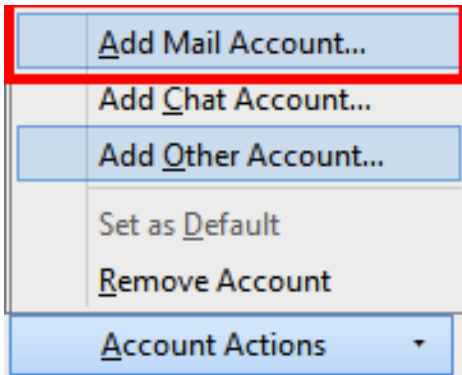

Email Setup Guide

Setting up Thunderbird

Select “**Add Mail Account**” to add a new email account.